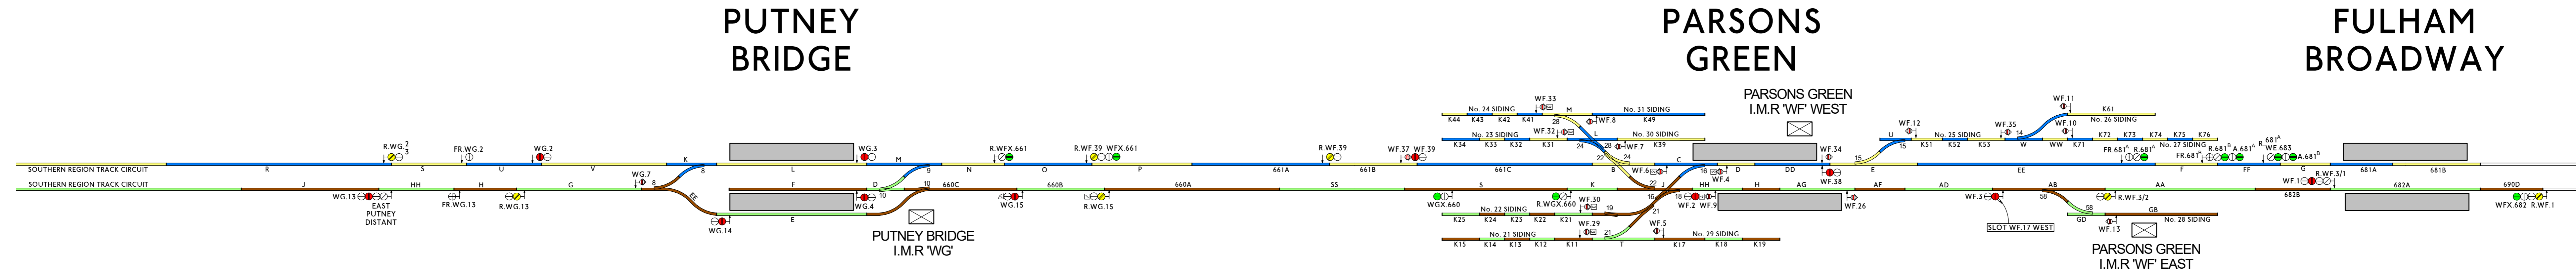

To Wimbledon

To Earls Court

© HARSIG 2020

PUTNEY BRIDGE & PARSONS GREEN 1960