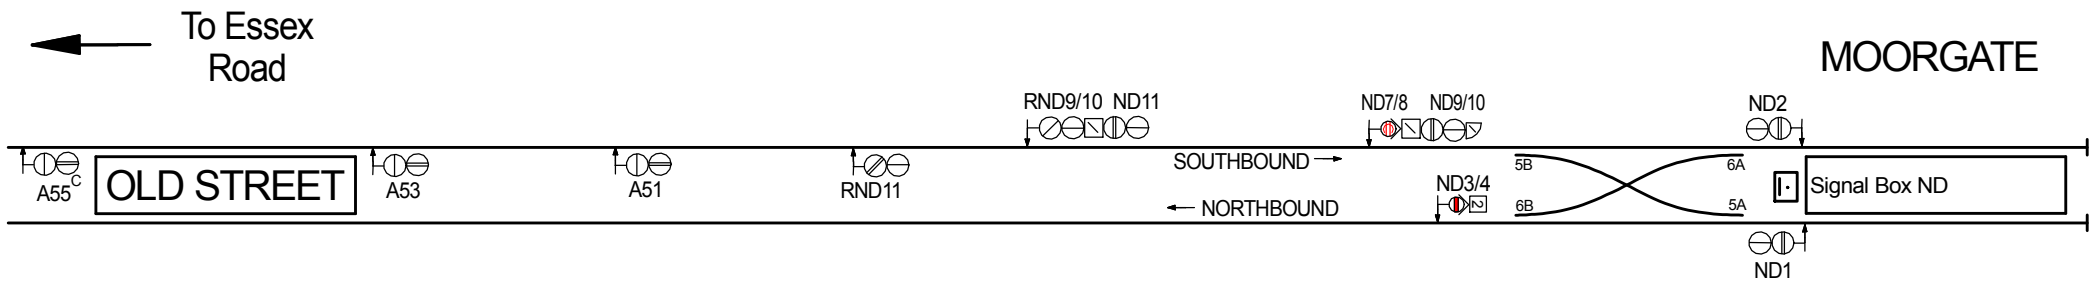

NORTHERN CITY

1953-1975

Finsbury Park,
Drayton Park
& Moorgate

FINSBURY PARK

EASTERN REGION CONNECTION

DRAYTON PARK

DRAYTON PARK SIGNAL CABIN NC UNTIL OCTOBER 1964

Sources of Information: Supplement to Traffic Circular (Railways) No. 39/1964
& Plate 27, Page 35 of 'The Big Tube' by J. Graeme Bruce (ISBN 0 85329 0717)

MOORGATE SIGNAL CABIN ND

Sources of Information: 'Report on the Accident that occurred on 28th February 1975 at Moorgate Station' (ISBN 0 11 550398 6)
& Photograph at <http://www.wbsframe.mste.co.uk/public/Moorgate.html>