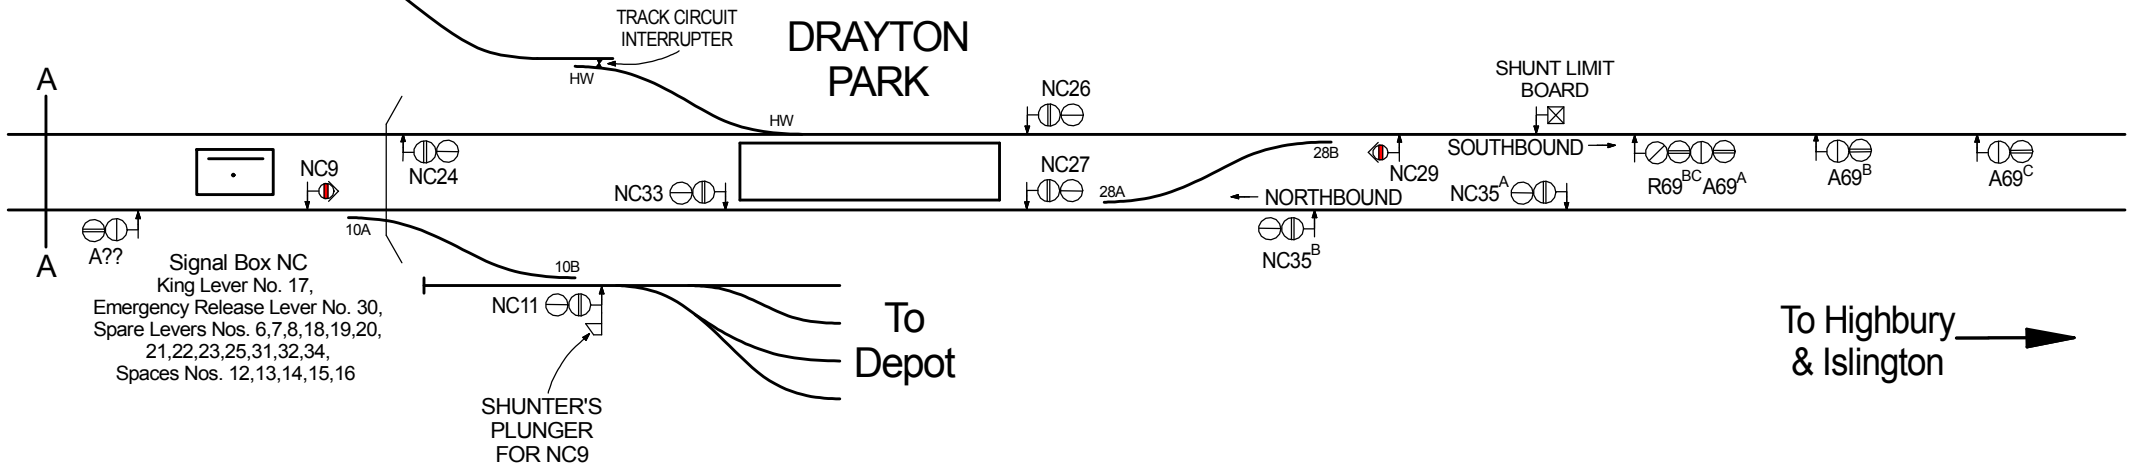

NORTHERN CITY

1953-1975

Finsbury Park,
Drayton Park
& Moorgate

FINSBURY PARK

EASTERN REGION CONNECTION

DRAYTON PARK

DRAYTON PARK SIGNAL CABIN NC UNTIL OCTOBER 1964

Sources of Information: Supplement to Traffic Circular (Railways) No. 39/1964
& Plate 27, Page 35 of 'The Big Tube' by J. Graeme Bruce (ISBN 0 85329 0717)

MOORGATE SIGNAL CABIN ND

Sources of Information: 'Report on the Accident that occurred on 28th February 1975 at Moorgate Station' (ISBN 0 11 550398 6)
& Photograph at <http://www.wbsframe.mste.co.uk/public/Moorgate.html>