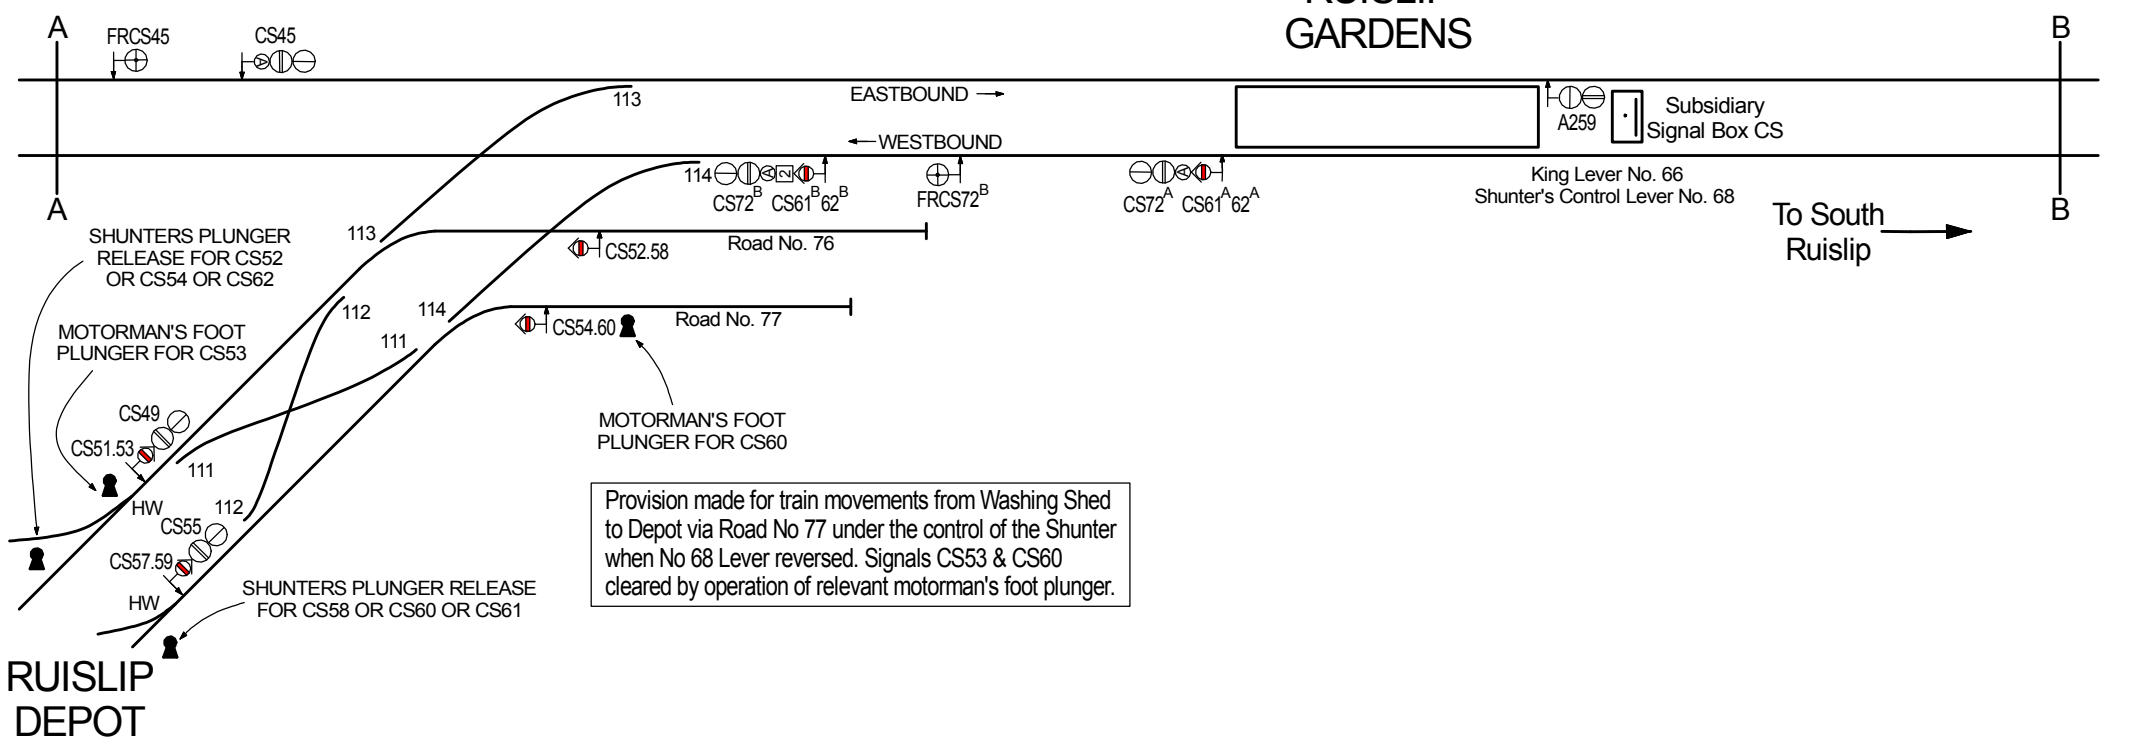

**CENTRAL LINE
WESTERN EXTENSIONS
1947 - 1948**

← To West Acton & Hanger Lane

To White City →

**WHITE CITY & WOOD LANE
AREAS AT 6TH MARCH 1948**

WHITE CITY & WOOD LANE
AREAS AT 18TH JULY 1948