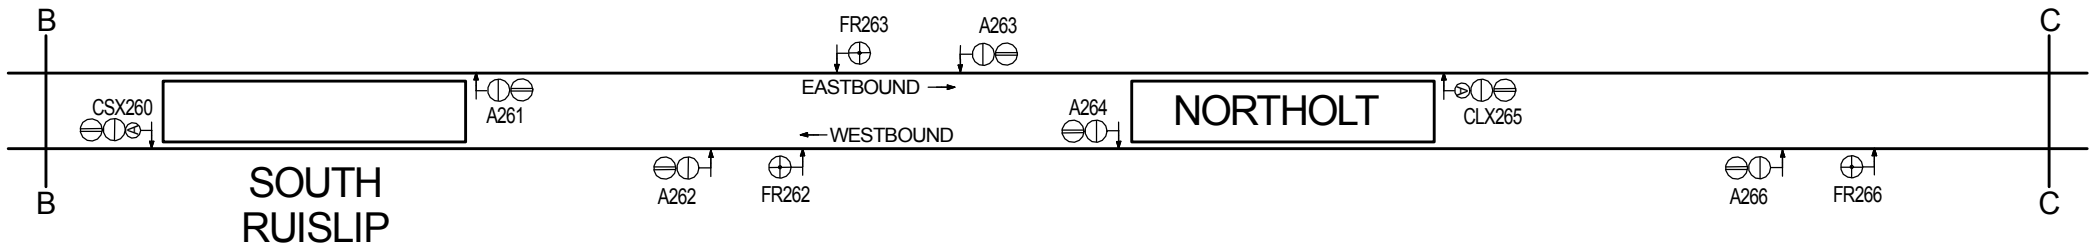

**CENTRAL LINE
WESTERN EXTENSIONS
1947 - 1948**

← To West Acton & Hanger Lane

To White City →

**WHITE CITY & WOOD LANE
AREAS AT 6TH MARCH 1948**

WHITE CITY & WOOD LANE
AREAS AT 18TH JULY 1948