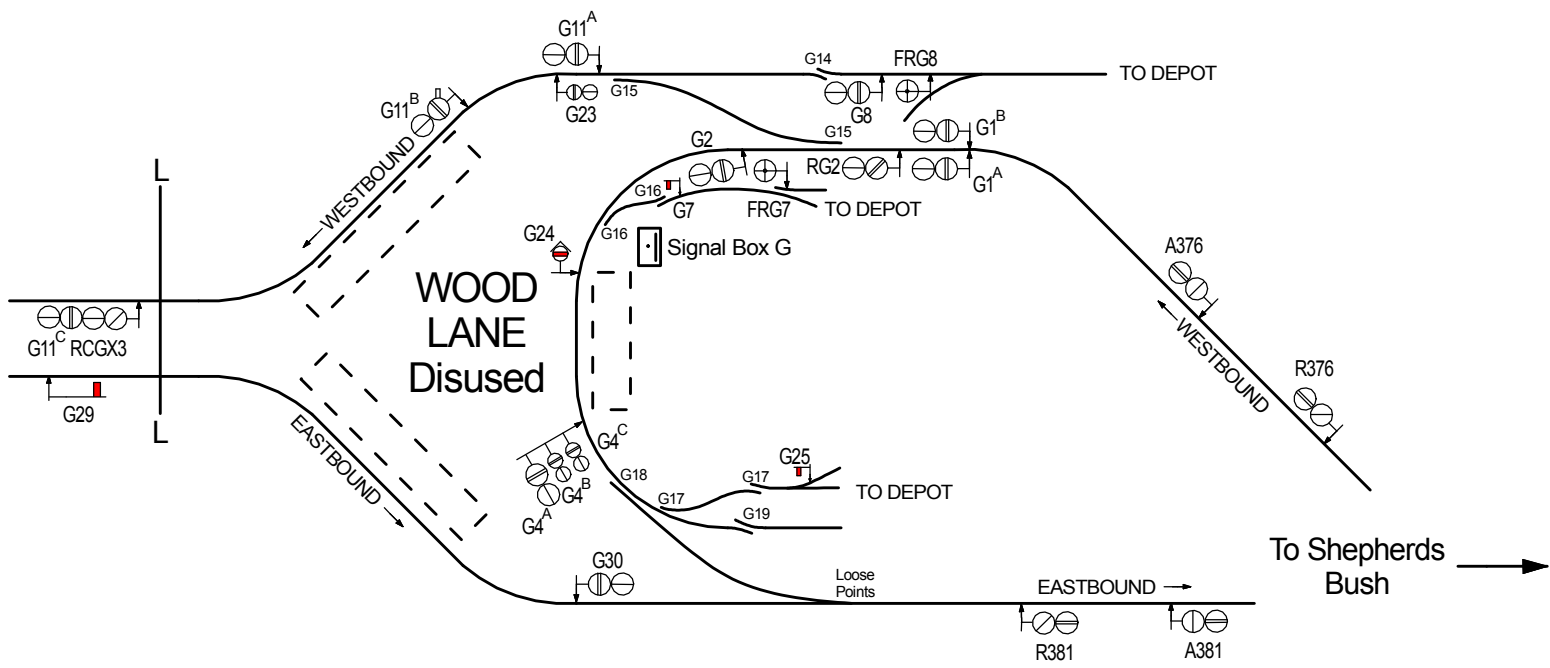

**CENTRAL LINE
WESTERN EXTENSIONS
1947 - 1948**

← To West Acton & Hanger Lane

To White City →

**WHITE CITY & WOOD LANE
AREAS AT 6TH MARCH 1948**

WHITE CITY & WOOD LANE
AREAS AT 18TH JULY 1948