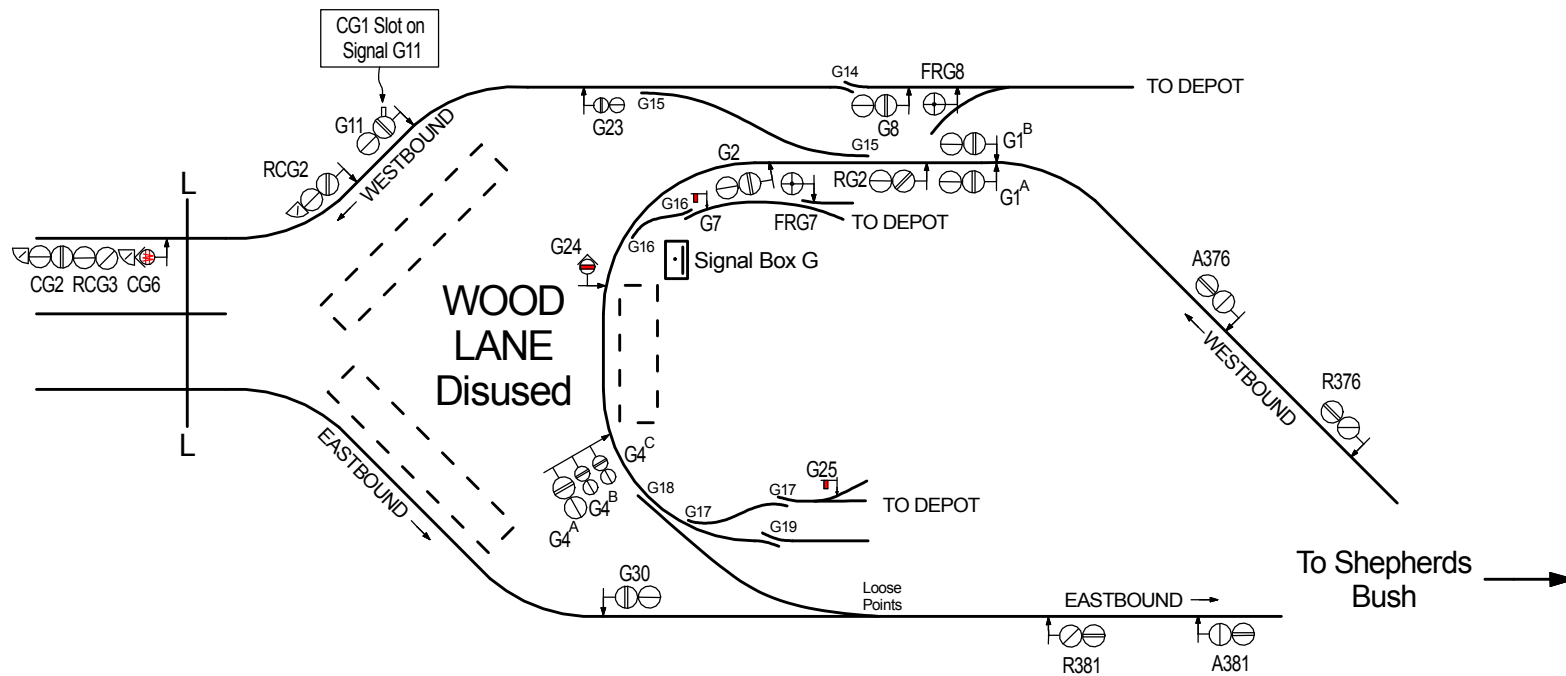

**CENTRAL LINE
WESTERN EXTENSIONS
1947 - 1948**

← To West Acton & Hanger Lane

To White City →

**WHITE CITY & WOOD LANE
AREAS AT 6TH MARCH 1948**

WHITE CITY & WOOD LANE
AREAS AT 18TH JULY 1948