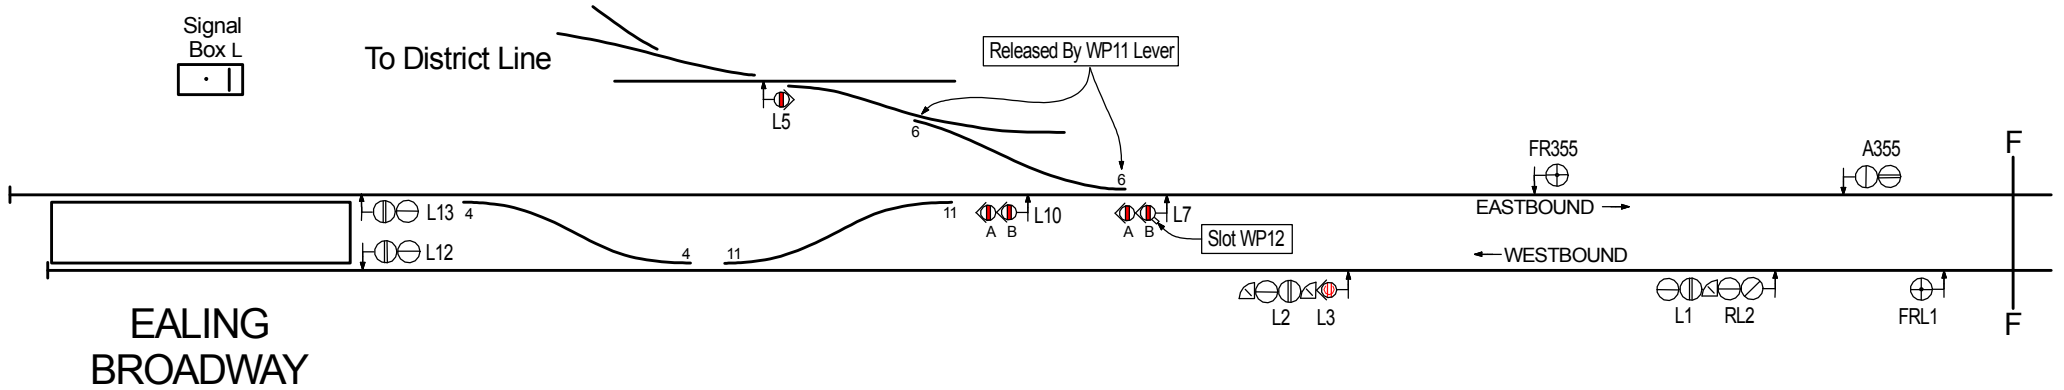

**CENTRAL LINE
WESTERN EXTENSIONS
1947 - 1948**

← To West Acton & Hanger Lane

To White City →

**WHITE CITY & WOOD LANE
AREAS AT 6TH MARCH 1948**

WHITE CITY & WOOD LANE
AREAS AT 18TH JULY 1948