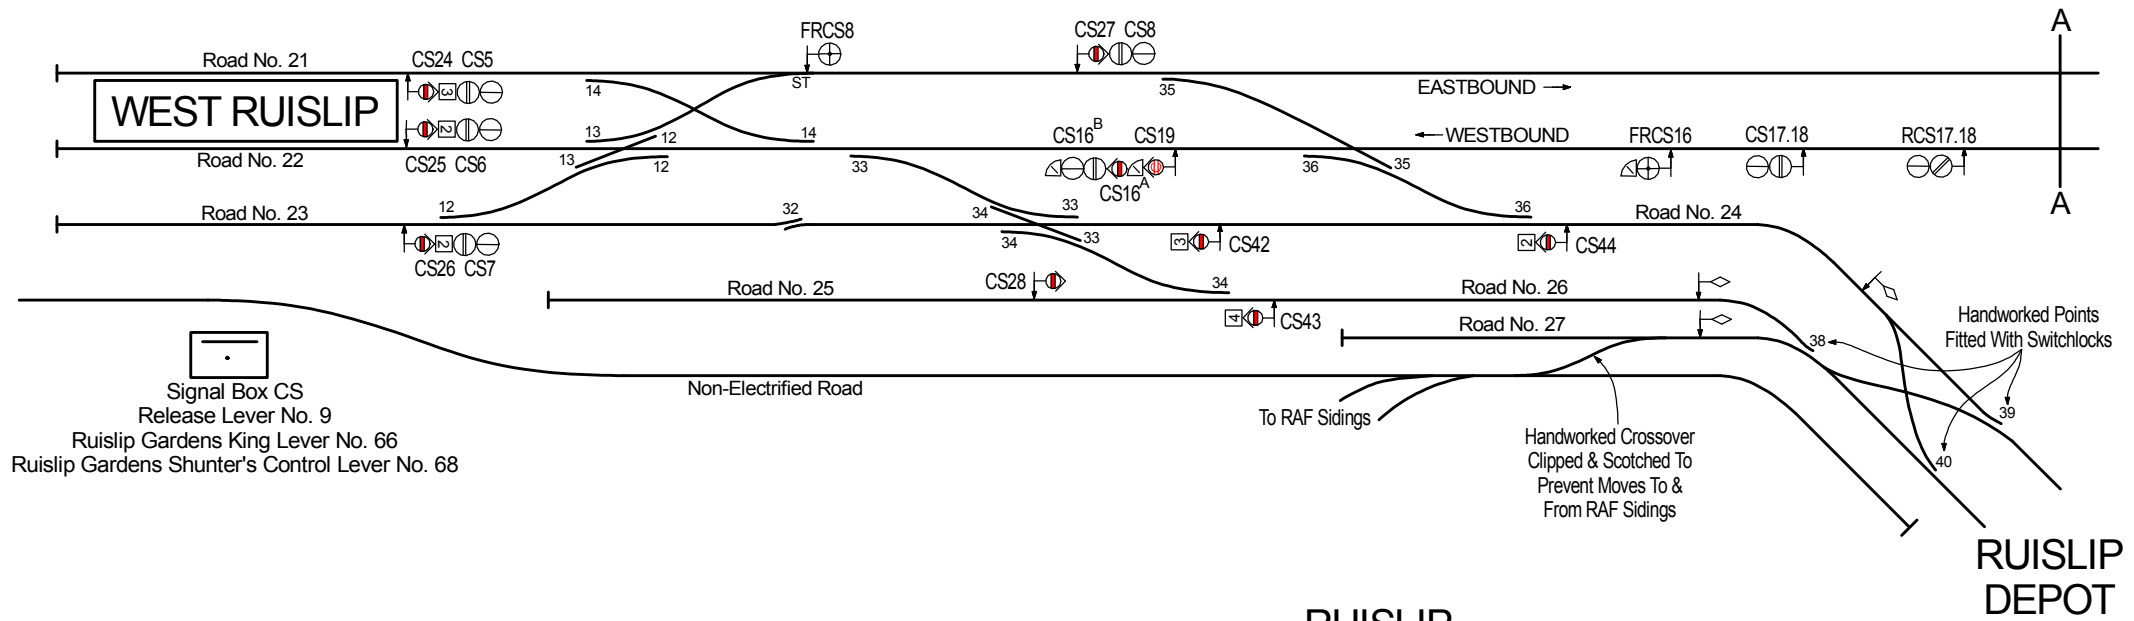

**CENTRAL LINE
WESTERN EXTENSIONS
1947 - 1948**

← To West Acton & Hanger Lane

To White City →

**WHITE CITY & WOOD LANE
AREAS AT 6TH MARCH 1948**

WHITE CITY & WOOD LANE
AREAS AT 18TH JULY 1948