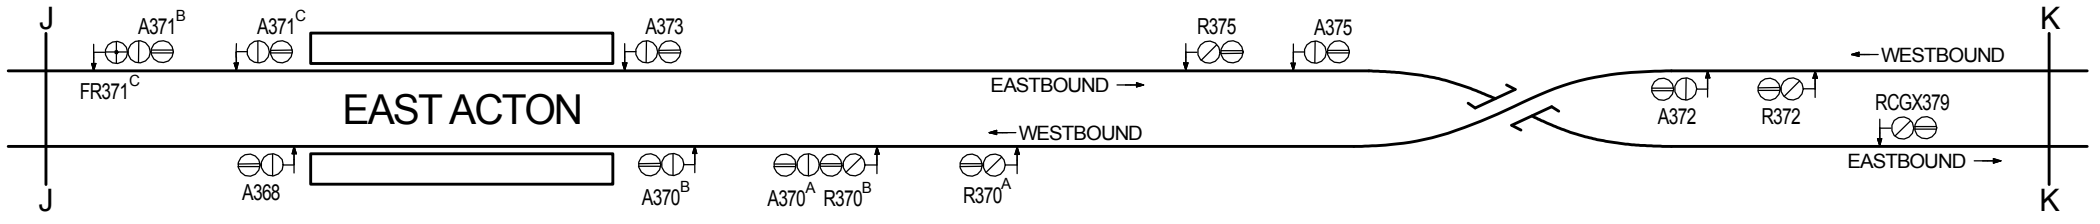

**CENTRAL LINE
WESTERN EXTENSIONS
1947 - 1948**

← To West Acton & Hanger Lane

To White City →

**WHITE CITY & WOOD LANE
AREAS AT 6TH MARCH 1948**

WHITE CITY & WOOD LANE
AREAS AT 18TH JULY 1948