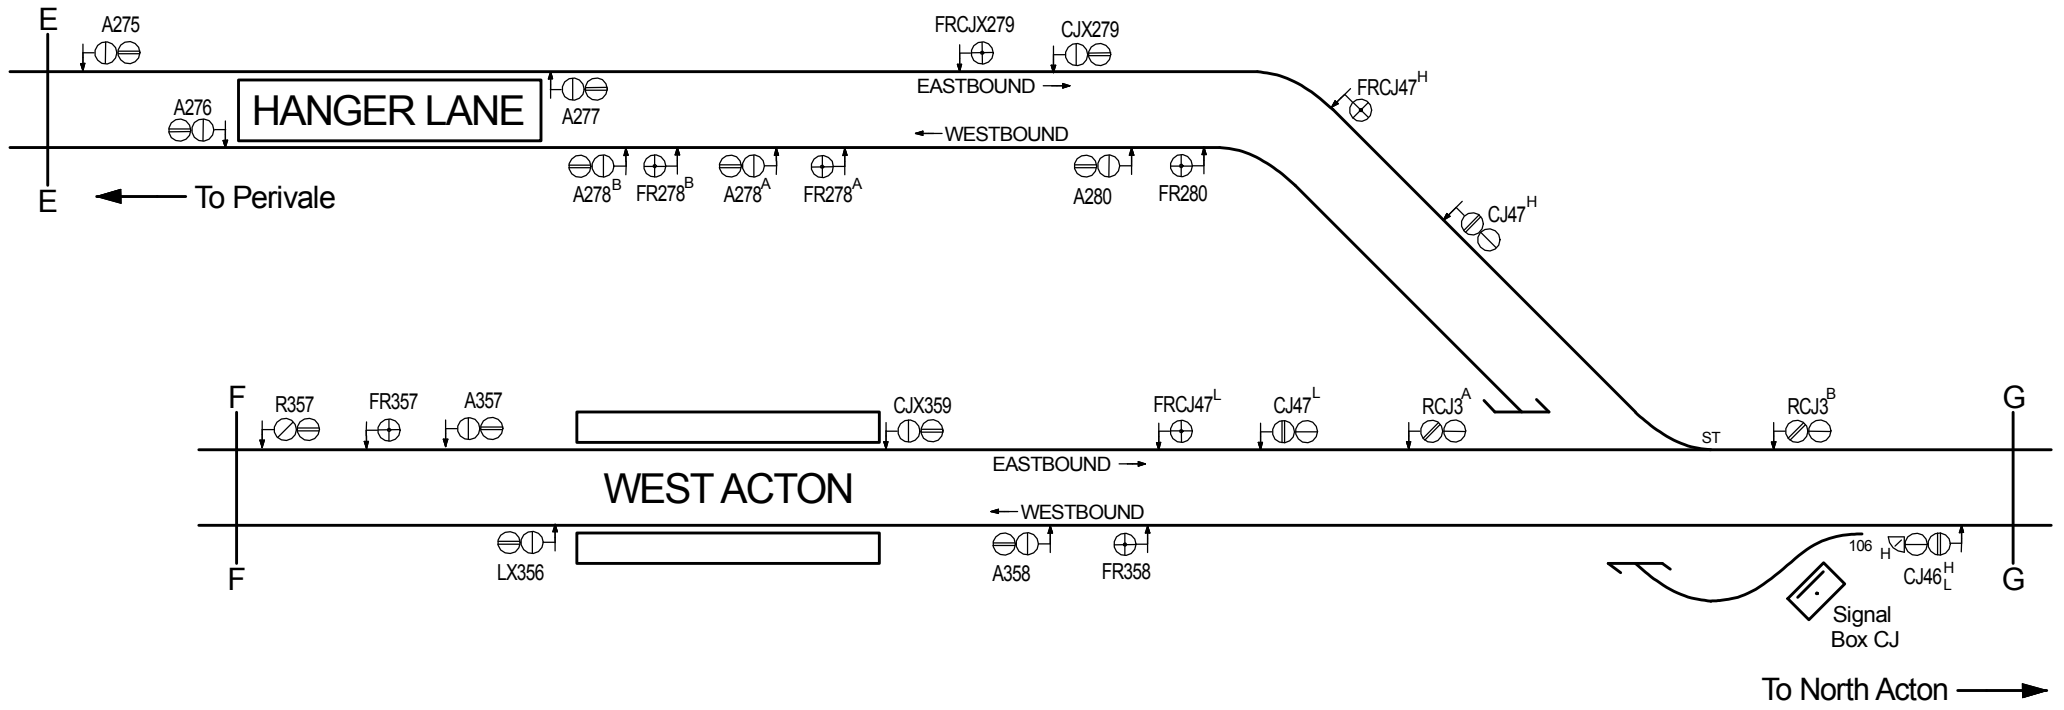

**CENTRAL LINE
WESTERN EXTENSIONS
1947 - 1948**

← To West Acton & Hanger Lane

To White City →

**WHITE CITY & WOOD LANE
AREAS AT 6TH MARCH 1948**

WHITE CITY & WOOD LANE
AREAS AT 18TH JULY 1948