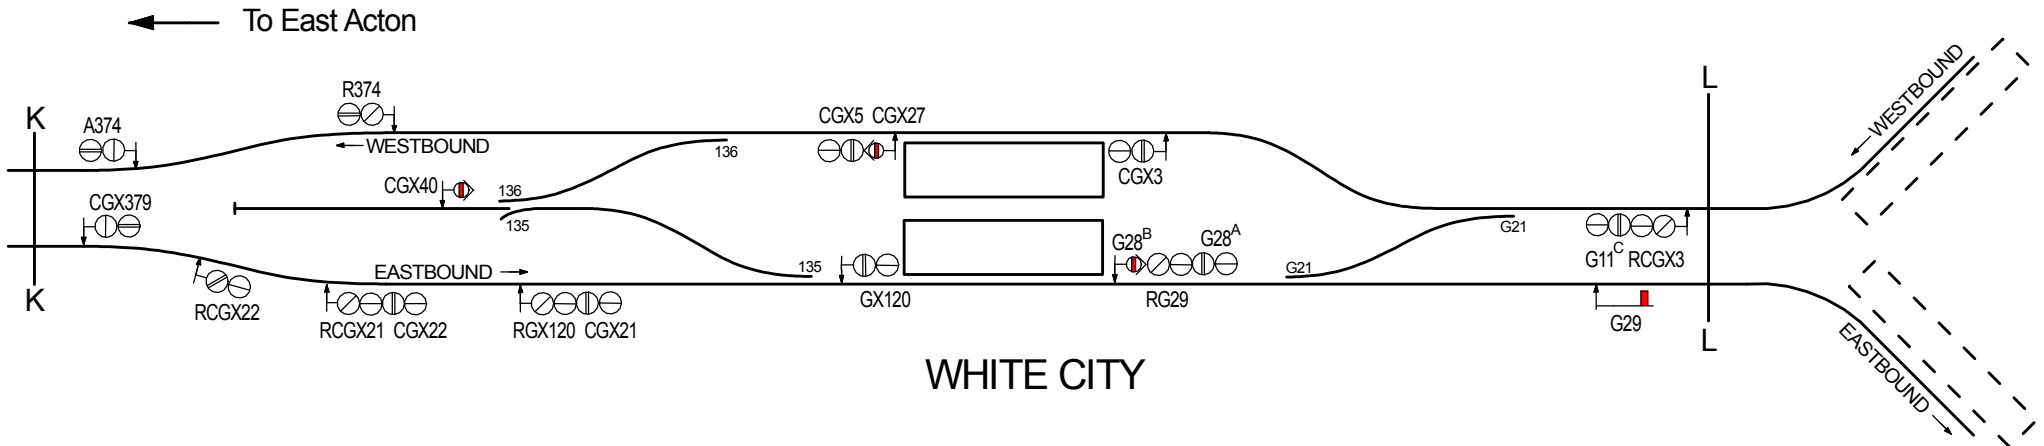

**CENTRAL LINE
WESTERN EXTENSIONS
1947 - 1948**

← To West Acton & Hanger Lane

To White City →

**WHITE CITY & WOOD LANE
AREAS AT 6TH MARCH 1948**

WHITE CITY & WOOD LANE
AREAS AT 18TH JULY 1948