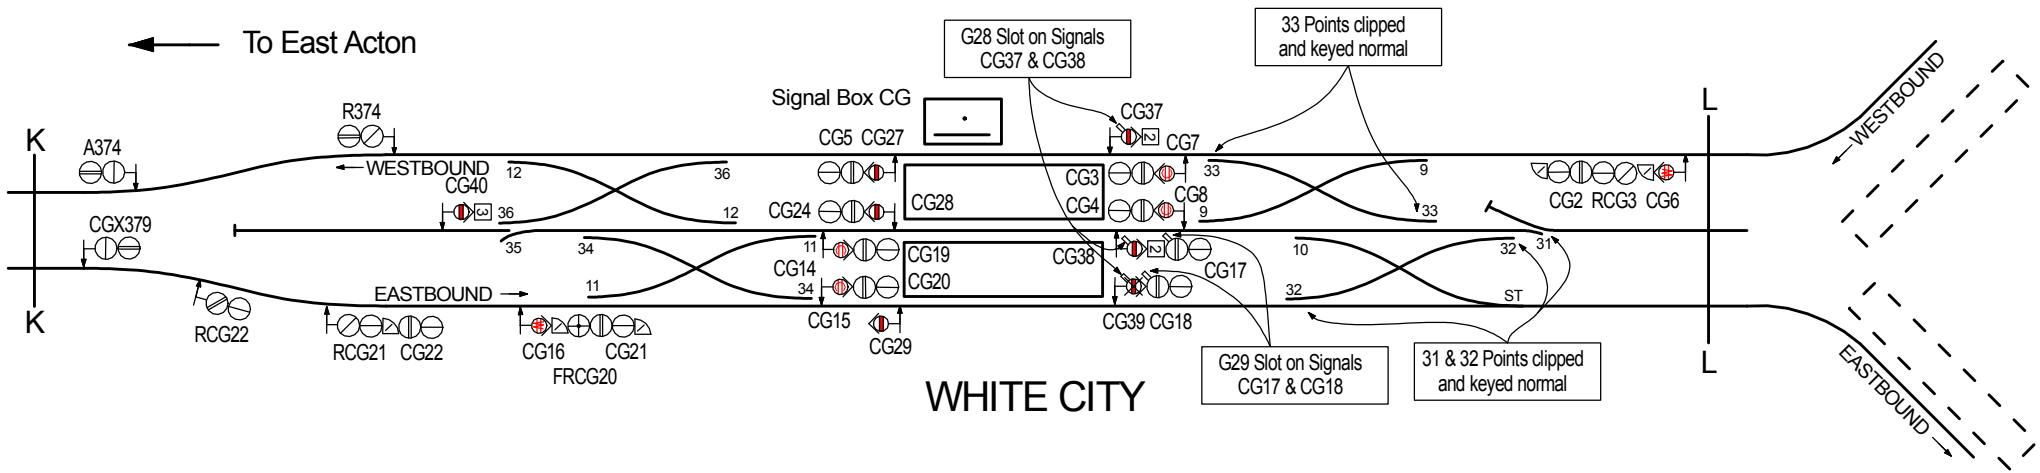

**CENTRAL LINE
WESTERN EXTENSIONS
1947 - 1948**

← To West Acton & Hanger Lane

To White City →

**WHITE CITY & WOOD LANE
AREAS AT 6TH MARCH 1948**

WHITE CITY & WOOD LANE
AREAS AT 18TH JULY 1948