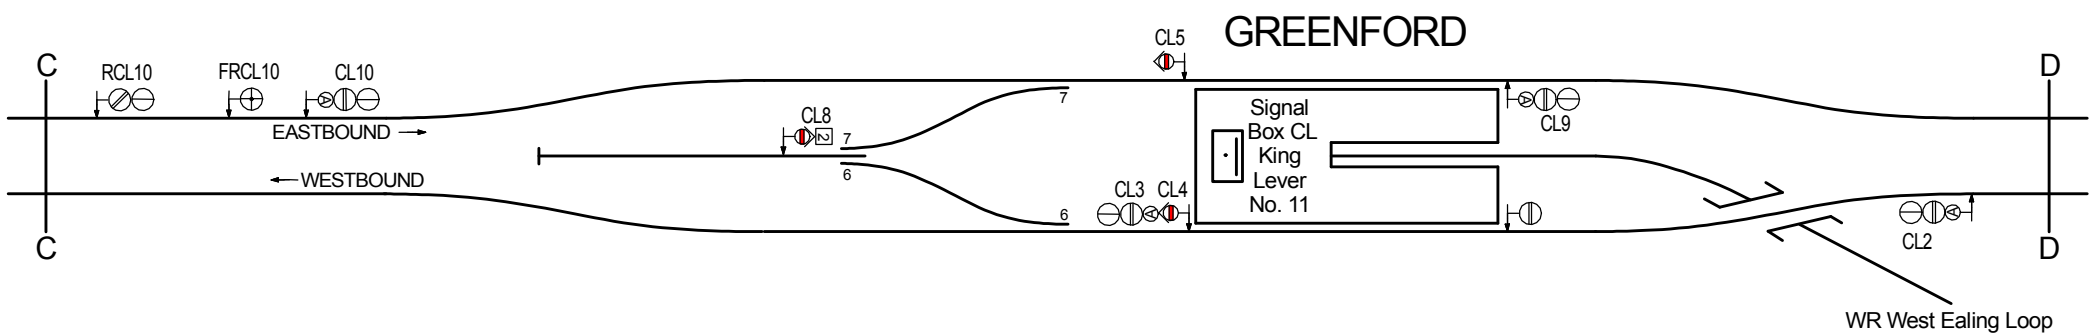

**CENTRAL LINE
WESTERN EXTENSIONS
1947 - 1948**

← To West Acton & Hanger Lane

To White City →

**WHITE CITY & WOOD LANE
AREAS AT 6TH MARCH 1948**

WHITE CITY & WOOD LANE
AREAS AT 18TH JULY 1948