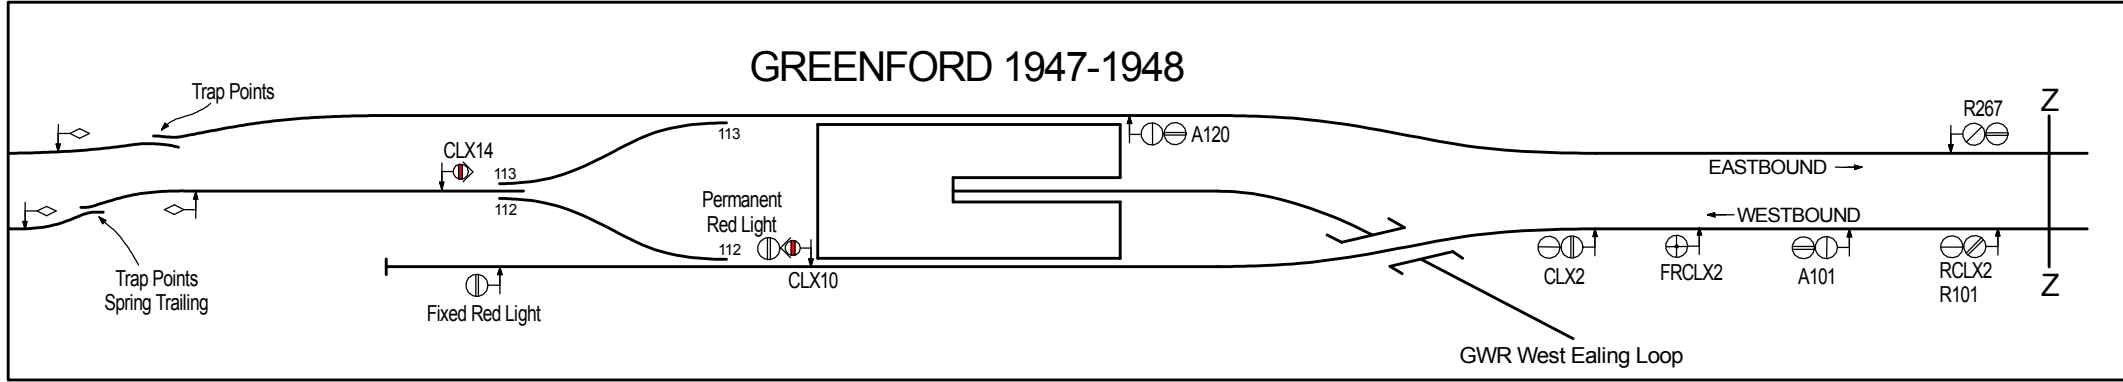

**CENTRAL LINE
WESTERN EXTENSIONS
1947 - 1948**

← To West Acton & Hanger Lane

To White City →

**WHITE CITY & WOOD LANE
AREAS AT 6TH MARCH 1948**

WHITE CITY & WOOD LANE
AREAS AT 18TH JULY 1948