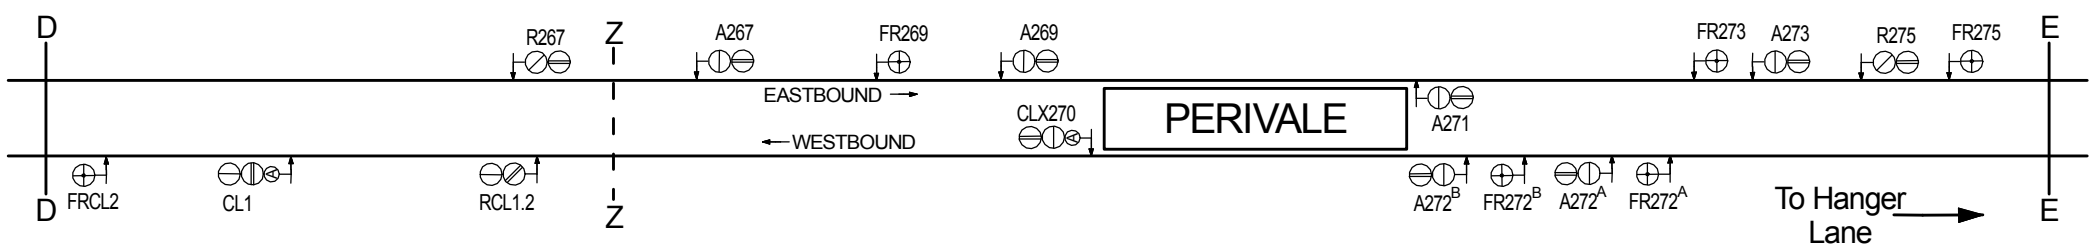

**CENTRAL LINE
WESTERN EXTENSIONS
1947 - 1948**

← To West Acton & Hanger Lane

To White City →

**WHITE CITY & WOOD LANE
AREAS AT 6TH MARCH 1948**

WHITE CITY & WOOD LANE
AREAS AT 18TH JULY 1948